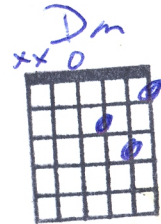

Shuffle

LAYLA

P52 T90 1M

Eric Clapton

INTRO: | Dm Bb | C Dm | Dm Bb | C Dm | 3x

C#m7 G#7
What will you do when you get lonely

C#m7 C D E E7

No one waiting by your side

F#m B7 E A

You've been runnin' hidin' much too long

F#m B7 E A Dm Bb

You know it's just your foolish pride, Layla.

Refrain: C Dm Dm Bb
Got me on my knees, Layla.

C Dm Dm Bb
Beggin' darlin' please, Layla.

C Dm Dm Bb C Dm
Darlin' won't you ease my worried mind.

C#m7 G#7
Tried to give you consolation.

C#m7 C D E E7

Your old man had let you down

F#m B7 E A

Like a fool, I fall in love with you

F#m B7 E A Dm Bb

You turned my whole world upside down, Layla.

Refrain: C Dm Dm Bb
Got me on my knees, Layla.