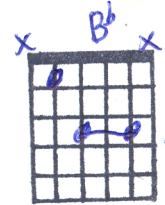

Shuffle

LAYLA

P52 T90 1M

Eric Clapton

INTRO: | Dm Bb | C Dm | Dm Bb | C Dm | 3x

C#m7 G#7
What will you do when you get lonely

C#m7 C D E E7

No one waiting by your side

F#m B7 E A

You've been runnin' hidin' much too long

F#m B7 E A Dm Bb

You know it's just your foolish pride, Layla.

Refrain: C Dm Dm Bb
Got me on my knees, Layla.

C Dm Dm Bb
Beggin' darlin' please, Layla.

C Dm Dm Bb C Dm
Darlin' won't you ease my worried mind.

C#m7 G#7
Tried to give you consolation.

C#m7 C D E E7

Your old man had let you down

F#m B7 E A

Like a fool, I fall in love with you

F#m B7 E A Dm Bb

You turned my whole world upside down, Layla.

Refrain: C Dm Dm Bb
Got me on my knees, Layla.