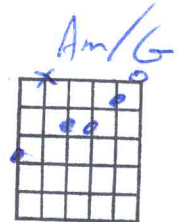

ROCKET MAN - Elton John

Capo III

[: Em7 | A7sus :]

Em7 | A7sus
 She packed my bags last night pre-flight
 Em7 | A7sus
 Zero hour nine a.m.

| C G/B | Am Am/G | D |
 And I'm gonna be high, as a kite by then

Em7 | A7sus
 I miss the earth so much, I miss my wife

Em7 | A7sus
 It's lonely out in space
 | C G/B | Am Am/G | D // C |
 On such a time _____, less flight.

G | C
 And I think it's gonna be a long long time

Trill touch down brings me round again to find

| C G/B | A7
 I'm not the man they think I am at home Oh, no, no, no. I'm a rocket man
 C | G | C
 Rocket man, burning out his fuse up here alone.

G | C
 And I think it's gonna be a long long time