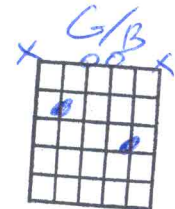

ROCKET MAN - Elton John

Capo III

[: Em7 | A7sus :]

Em7 | A7sus
 She packed my bags last night pre-flight
 Em7 | A7sus
 Zero hour nine a.m.

| C G/B | Am Am/G | D |
 And I'm gonna be high, as a kite by then

Em7 | A7sus
 I miss the earth so much, I miss my wife

Em7 | A7sus
 It's lonely out in space
 | C G/B | Am Am/G | D // C |
 On such a time _____, less flight.

G | C
 And I think it's gonna be a long long time