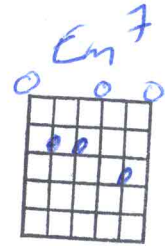

ROCKET MAN - Elton John

Capo III

[: Em7 | A7sus :]

Em7 | A7sus
 She packed my bags last night pre-flight
 Em7 | A7sus
 Zero hour nine a.m.

| C G/B | Am Am/G | D |
 And I'm gonna be high, as a kite by then

Em7 | A7sus
 I miss the earth so much, I miss my wife

Em7 | A7sus
 It's lonely out in space
 | C G/B | Am Am/G | D // C |
 On such a time _____, less flight.

G | C
 And I think it's gonna be a long long time