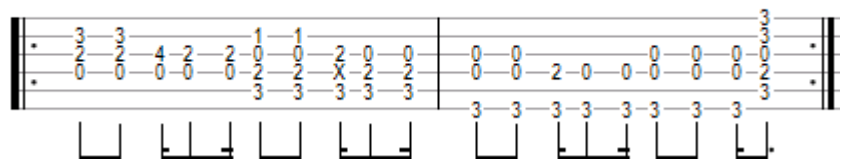

P42 T94 4m

Sweet Home Alabama - Lynyrd Skynyrd

rythme intro
D C2 G D C2 G

| D C2 | G |
Big wheels keep on turning
| D C2 | G |
Carry me home to see my kin
| D C2 | G |
Singing songs about the Southland
| D C2 | G |
I miss Alabamy once again, and I think its a sin, yes

rythme couplet
D C2 G

instrumental

| D C2 | G |
Well I heard mister Young sing about her
| D C2 | G |
Well, I heard ole Neil put her down
| D C2 | G |
Well, I hope Neil Young will remember
| D C2 | G |
A Southern man don't need him around anyhow

rythme refrain
D D6 C C6 C G G6 G C2

| D C2 | G C2 | D C2 | G |
Sweet home Alabama, where the skies are so blue
| D C2 | G C2 | D C2 | G / F C |
Sweet Home Alabama, lord, I'm coming home to you

instrumental