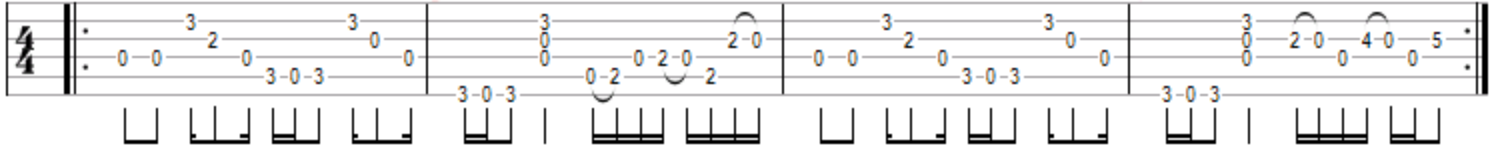

P42 T94 4m

Sweet Home Alabama - Lynyrd Skynyrd

rythme intro
D C2 G D C2 G

| D C2 | G |
Big wheels keep on turning
| D C2 | G |
Carry me home to see my kin
| D C2 | G |
Singing songs about the Southland
| D C2 | G |
I miss Alabamy once again, and I think its a sin, yes