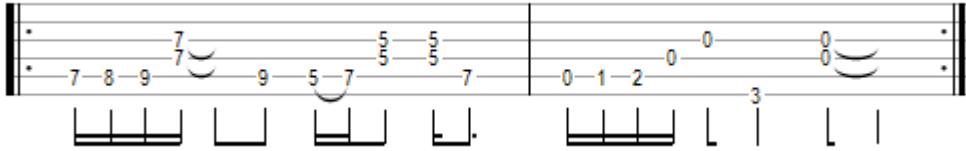

| D C2 | G / F C |
In Birmingham they love the governor, ouh, ouh
| D C2 | G |
Now we all did what we could do
| D C2 | G |
Now Watergate does not bother me
| D C2 | G |
Does your conscience bother you? Tell the truth

| D C2 | G C2 | D C2 | G |
Sweet home Alabama, where the skies are so blue
| D C2 | G C2 | D C2 | G |
Sweet Home Alabama, lord, I'm coming home to you, Here I come Alabama

instrumental