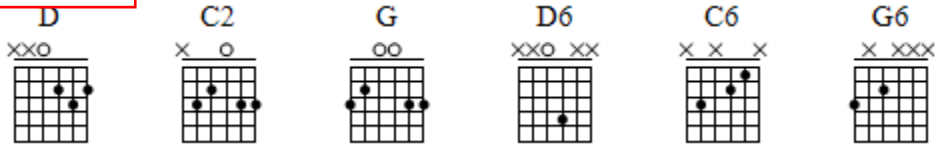

P42 T94 4m

Sweet Home Alabama - Lynyrd Skynyrd

rythme intro
D C2 G D C2 G

| D C2 | G |
Big wheels keep on turning
| D C2 | G |
Carry me home to see my kin
| D C2 | G |
Singing songs about the Southland
| D C2 | G |
I miss Alabamy once again, and I think its a sin, yes

rythme refrain
D D6 C C6 C G G6 G C2

| D C2 | G C2 | D C2 | G |
Sweet home Alabama, where the skies are so blue
| D C2 | G C2 | D C2 | G / F C |
Sweet Home Alabama, lord, I'm coming home to you

instrumental

| D C2 | G C2 | D C2 | G |
 Sweet home Alabama, where the skies are so blue
 | D C2 | G C2 | D C2 | G |
 Sweet Home Alabama, lord, I'm coming home to you, Here I come Alabama

instrumental

| D C2 | G |
 Now Muscle Shoals has got the Swampers
 | D C2 | G |
 And they've been known to pick a song or two
 | D C2 | G |
 Lord they get me off so much
 | D C2 | G |
 They pick me up when I'm feeling blue, Now how about you?

| D C2 | G C2 | D C2 | G |
 Sweet home Alabama, where the skies are so blue
 | D C2 | G C2 | D C2 | G |
 Sweet Home Alabama, lord, I'm coming home to you

| D C2 | G C2 | D C2 | G |
 Sweet home Alabama, where the skies are so blue
 | D C2 | G C2 | D C2 | G / F C | G ||
 Sweet Home Alabama, lord, I'm coming home to you