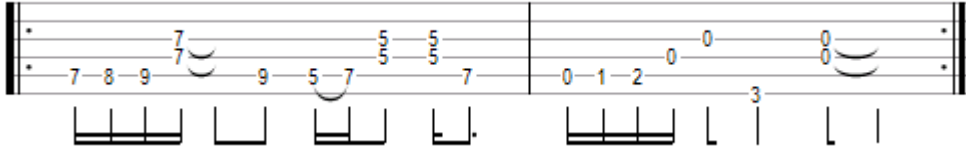

P42 T94 4m

Sweet Home Alabama - Lynyrd Skynyrd

rythme intro
D C2 G D C2 G

| D C2 | G |
Big wheels keep on turning
| D C2 | G |
Carry me home to see my kin
| D C2 | G |
Singing songs about the Southland
| D C2 | G |
I miss Alabamy once again, and I think its a sin, yes

rythme couplet
D C2 G

instrumental

| D C2 | G |
Well I heard mister Young sing about her
| D C2 | G |
Well, I heard ole Neil put her down
| D C2 | G |
Well, I hope Neil Young will remember
| D C2 | G |
A Southern man don't need him around anyhow

rythme refrain
D D6 C C6 C G G6 G C2

| D C2 | G C2 | D C2 | G |
Sweet home Alabama, where the skies are so blue
| D C2 | G C2 | D C2 | G / F C |
Sweet Home Alabama, lord, I'm coming home to you

instrumental